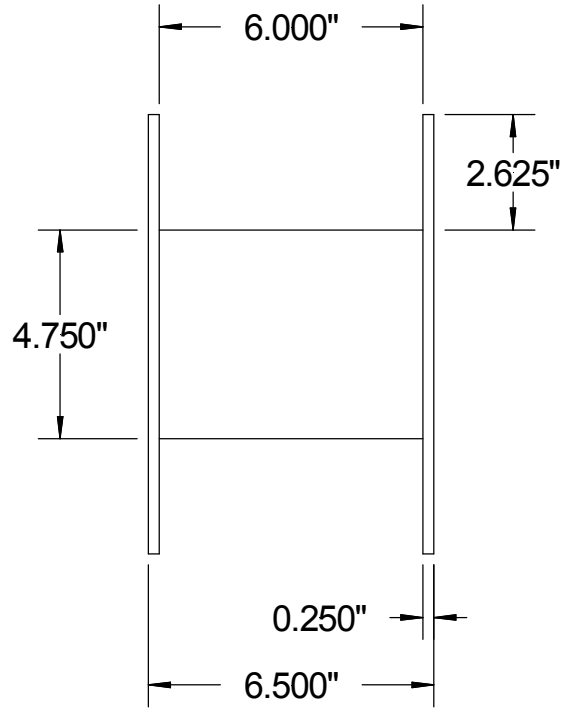

10 IN. METAL SPOOL **3 DOG HOLES**

Specifications

Part No.	: X9611125
Color	: Silver
Barrel Material	: Metal
Flange Material	: Metal
Tare Weight	: 4.85 lbs
Barrel Circum.	: 14.923 in.
Arbor	: 1.25 in
Wire Capacity	: 35 lbs