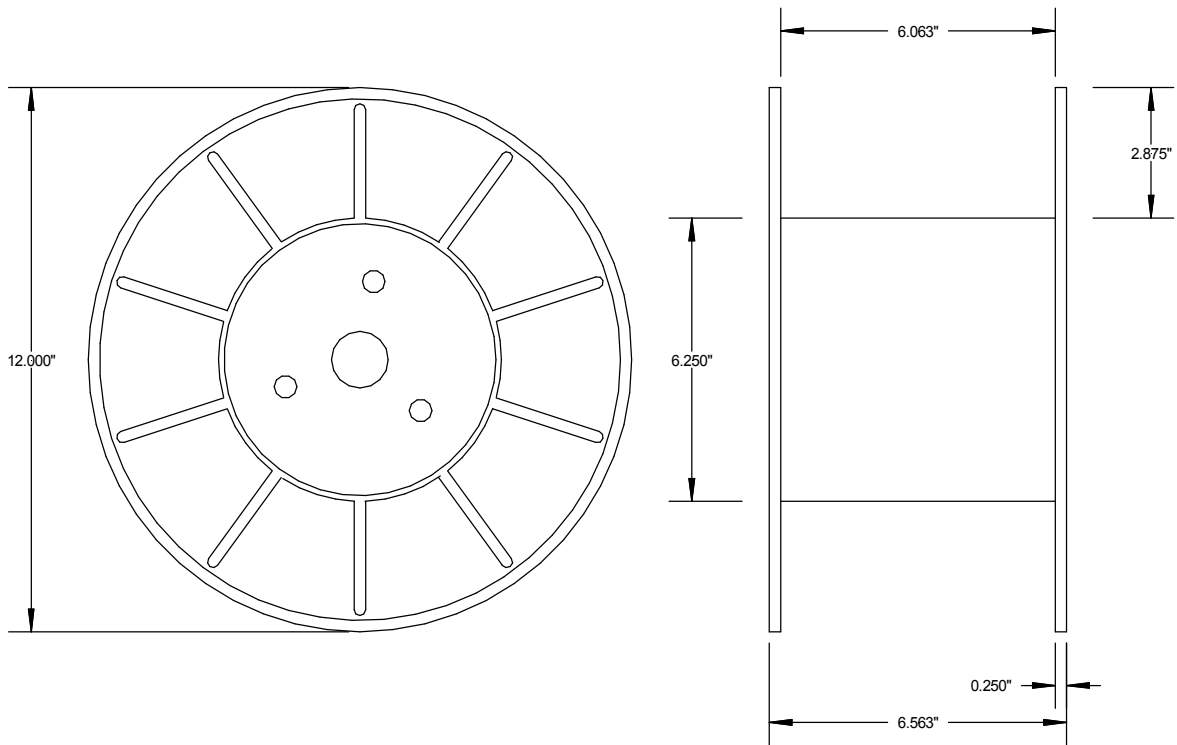

12 IN. ACE METAL SPOOL

Spooling & Packaging Catalog

Specifications

Part No.	: X9612011
Color	: Red
Barrel Material	: Metal
Flange Material	: Metal
Tare Weight	: 6.30 lbs.
Barrel Circum.	: 19.635 in
Arbor	: 1.25 in.
Wire Capacity	: 80 lbs.