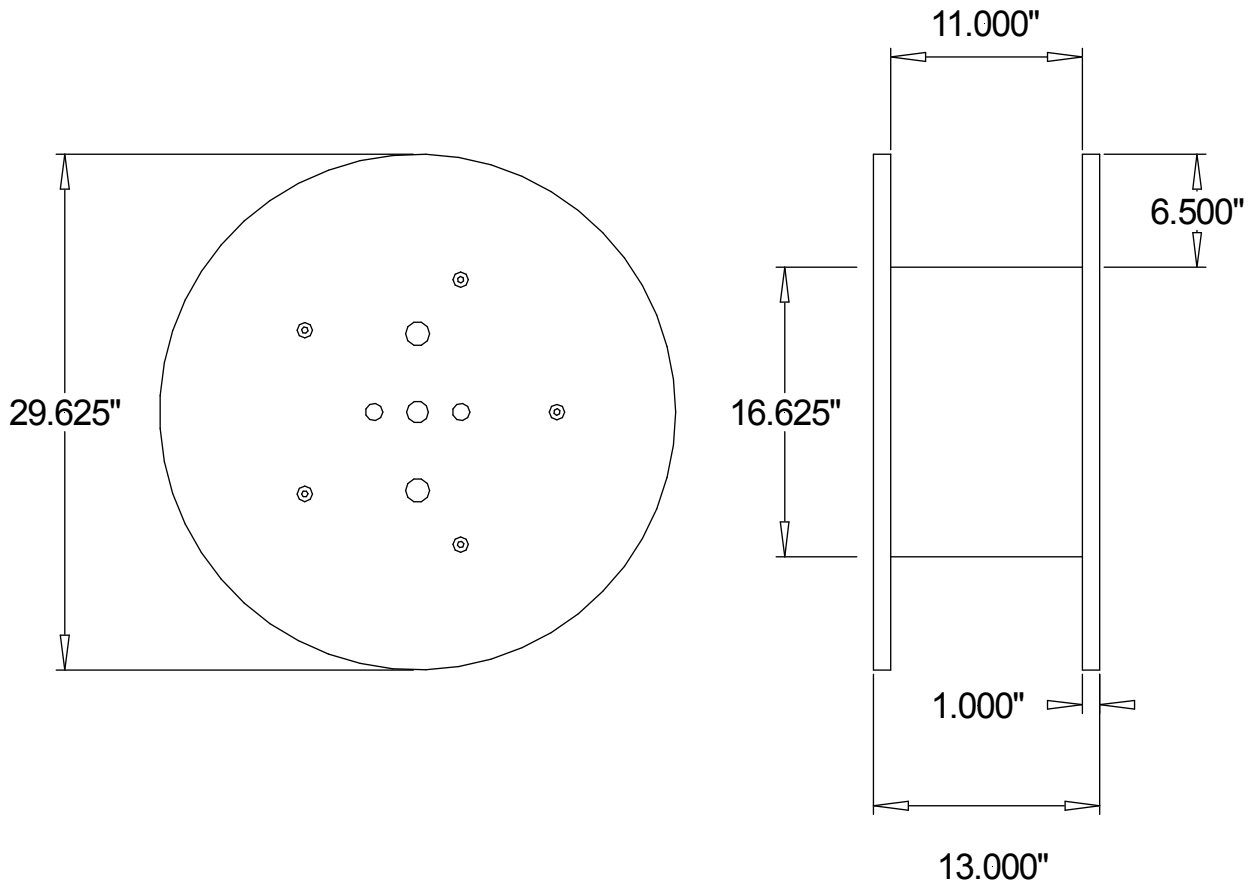

1100 LB. WOOD REEL **30 IN.**

Specifications

Part No.	: X9630115
Color	: Tan
Barrel Material	: Cardboard
Flange Material	: Wood
Tare Weight	: 36 lbs
Barrel Circum.	: 52.2 in.
Arbor	: 1.25 in.
Wire Capacity	: 1175 lbs.