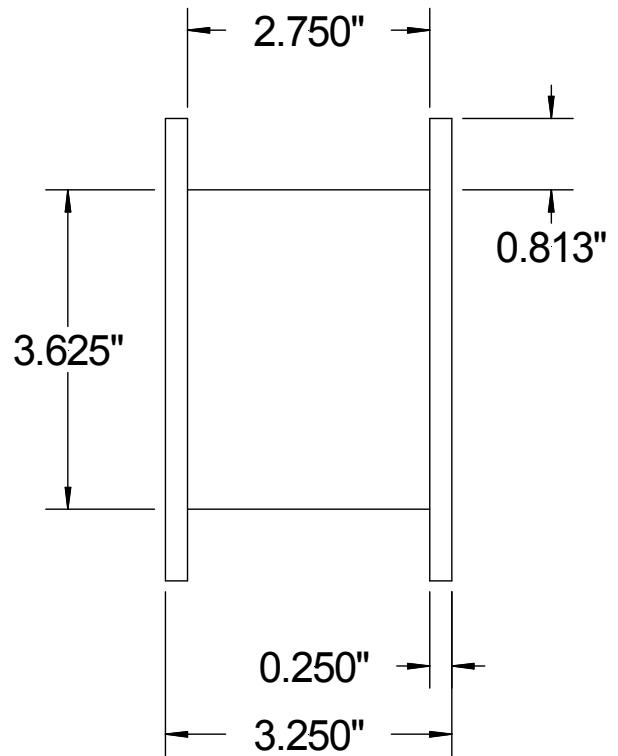

5 LB. PLASTIC SPOOL

Specifications

Part No.	: X9600050
Color	: Black
Barrel Material	: Plastic
Flange Material	: Plastic
Tare Weight	: .3 lbs
Barrel Circum.	: 11.39 in
Arbor	: .625 in
Wire Capacity	: 5 lbs