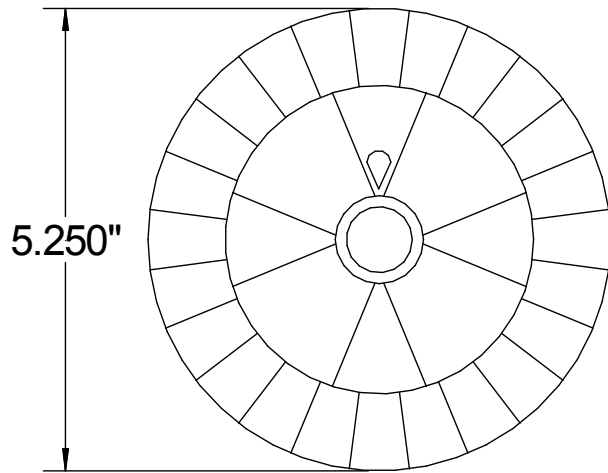

5 LB. PLASTIC SPOOL

Specifications

Part No.	: X9600050
Color	: Black
Barrel Material	: Plastic
Flange Material	: Plastic
Tare Weight	: .3 lbs
Barrel Circum.	: 11.39 in
Arbor	: .625 in
Wire Capacity	: 5 lbs