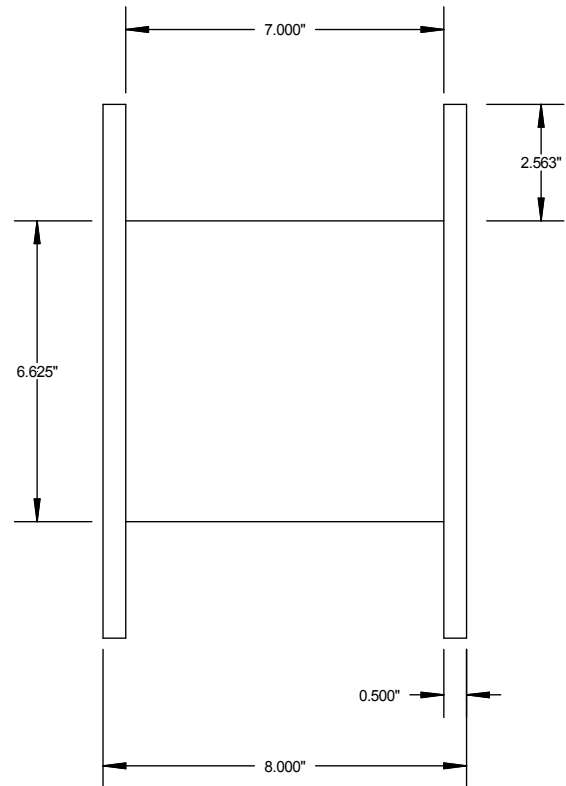

80 LB. PLASTIC SPOOL

Specifications

Part No. : C9612010

Color : Off White

Barrel Material : Plastic

Flange Material : Plastic

Tare Weight : 2.75 lbs.

Barrel Circum. : 20.81 in.

Arbor : 1.625 in.

Wire Capacity : 80 lbs