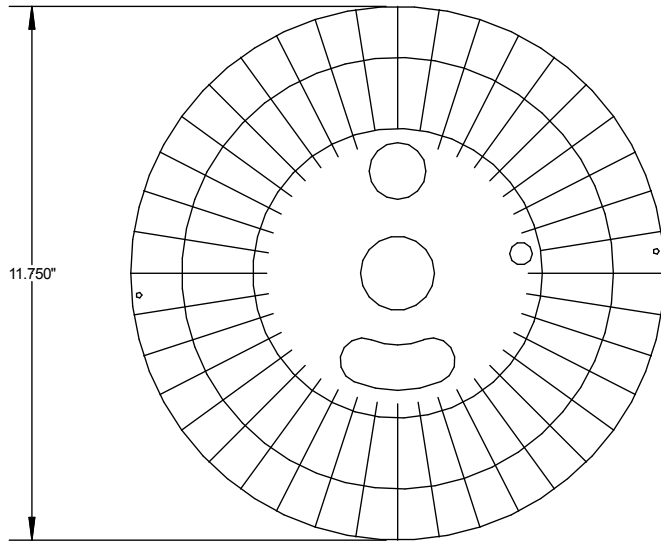

80 LB. PLASTIC SPOOL

Specifications

Part No. : C9612010

Color : Off White

Barrel Material : Plastic

Flange Material : Plastic

Tare Weight : 2.75 lbs.

Barrel Circum. : 20.81 in.

Arbor : 1.625 in.

Wire Capacity : 80 lbs