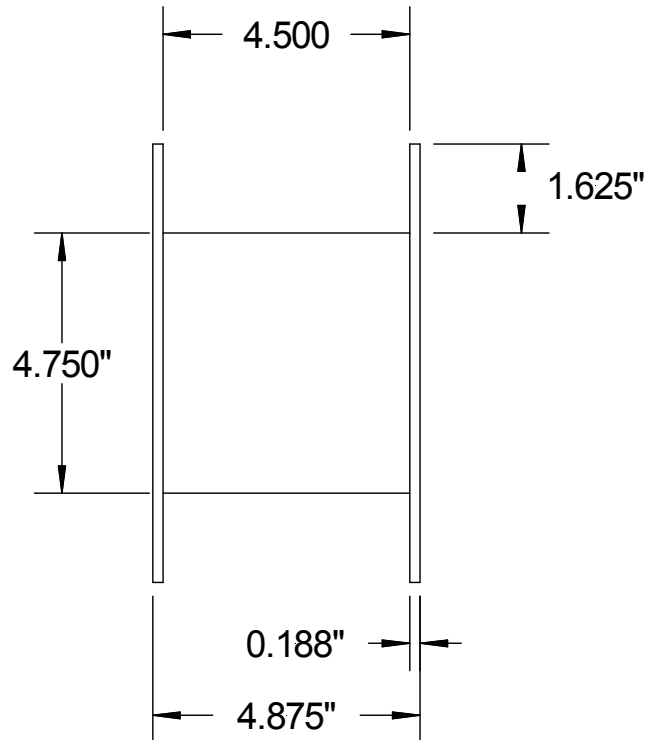

7 IN. METAL SPOOL

Specifications

Part No. : X9610008

Color : Silver

Barrel Material : Metal

Flange Material : Metal

Tare Weight : 2.35 lb.

Barrel Circum. : 14.923 in.

Arbor : 1.25 in.

Wire Capacity : 25 lb.