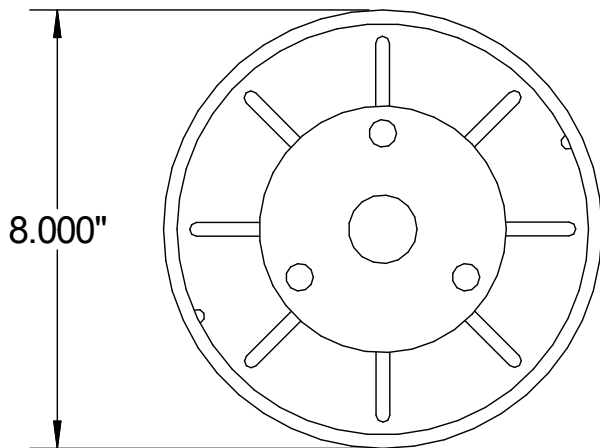

7 IN. METAL SPOOL

Specifications

Part No. : X9610008

Color : Silver

Barrel Material : Metal

Flange Material : Metal

Tare Weight : 2.35 lb.

Barrel Circum. : 14.923 in.

Arbor : 1.25 in.

Wire Capacity : 25 lb.