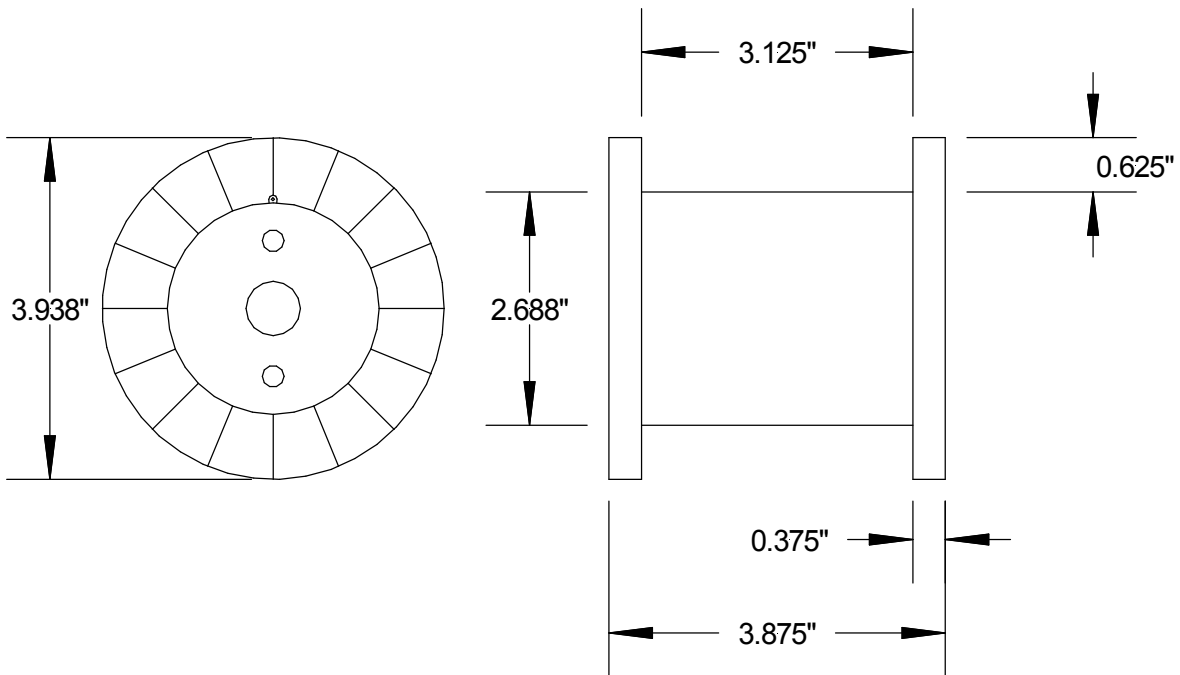

4 LB. PLASTIC SPOOL **(DIN 100)**

Specifications

Part No.	: X9610020
Color	: Off White
Barrel Material	: Plastic
Flange Material	: Plastic
Tare Weight	: .25 lbs
Barrel Circum.	: 8.443 in
Arbor	: .625 in
Wire Capacity	: 4 lb.