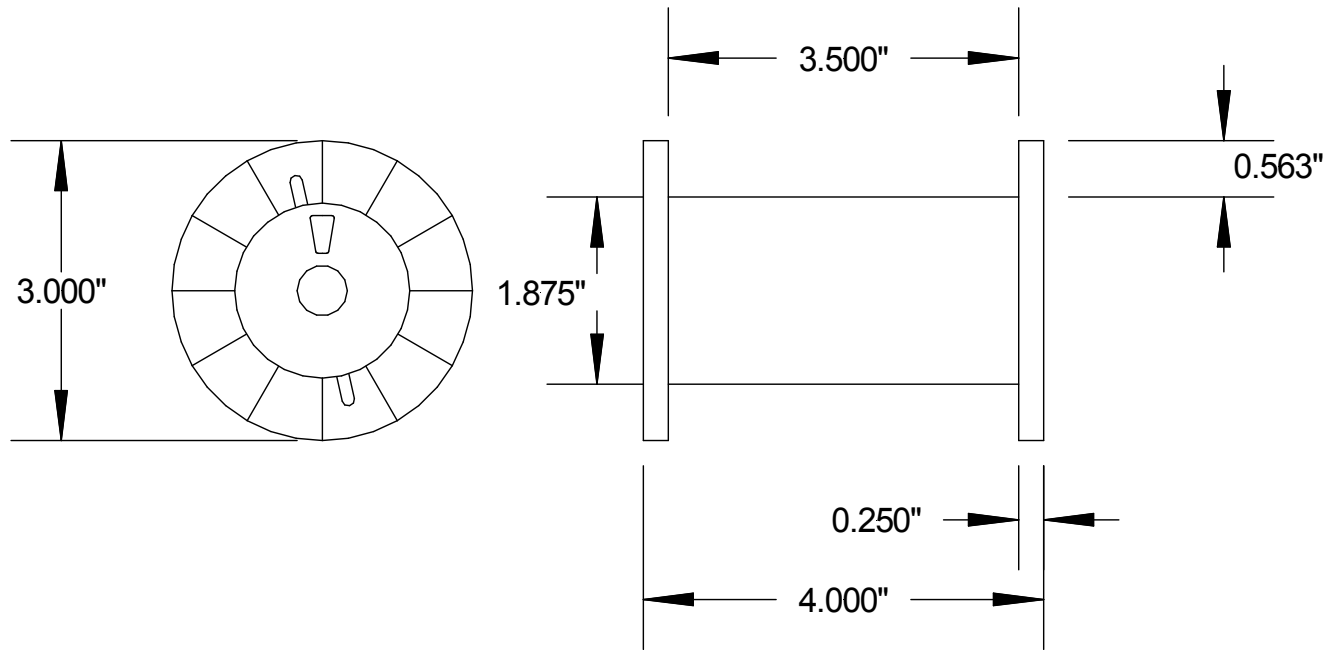

# 2 LB. PLASTIC SPOOL

## Specifications

Part No. : X9621501

Color : Green

Barrel Material : Plastic

Flange Material : Plastic

Tare Weight : .20 lb.

Barrel Circum. : 5.8910 in

Arbor : .50 in.

Wire Capacity : 2 lb.