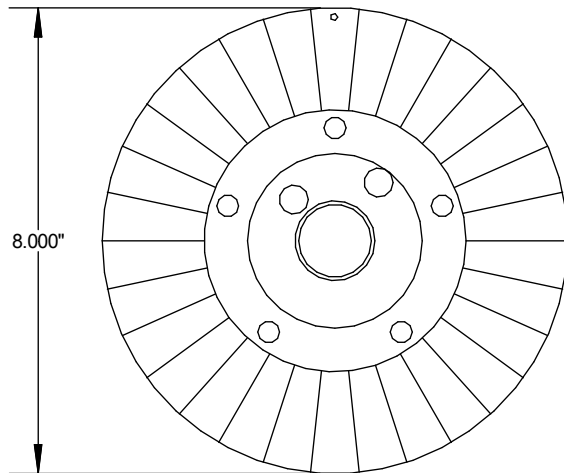

# 20 LB. PLASTIC SPOOL

## Specifications

Part No. : X9610020

Color : Off White

Barrel Material : Plastic

Flange Material : Plastic

Tare Weight : 1.65 lbs

Barrel Circum. : 14.92 in

Arbor : 1.25 in.

Wire Capacity : 25 lbs