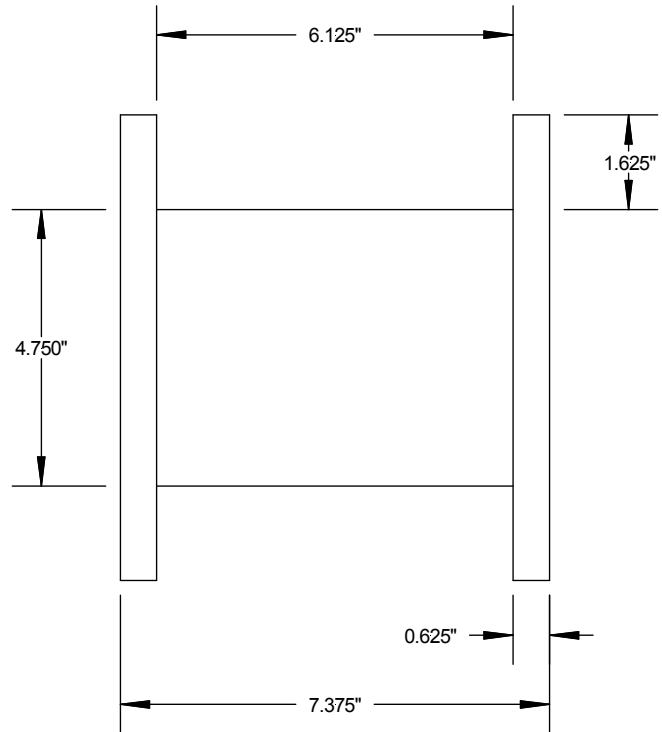

# 20 LB. PLASTIC SPOOL

## Specifications

Part No. : X9610020

Color : Off White

Barrel Material : Plastic

Flange Material : Plastic

Tare Weight : 1.65 lbs

Barrel Circum. : 14.92 in

Arbor : 1.25 in.

Wire Capacity : 25 lbs